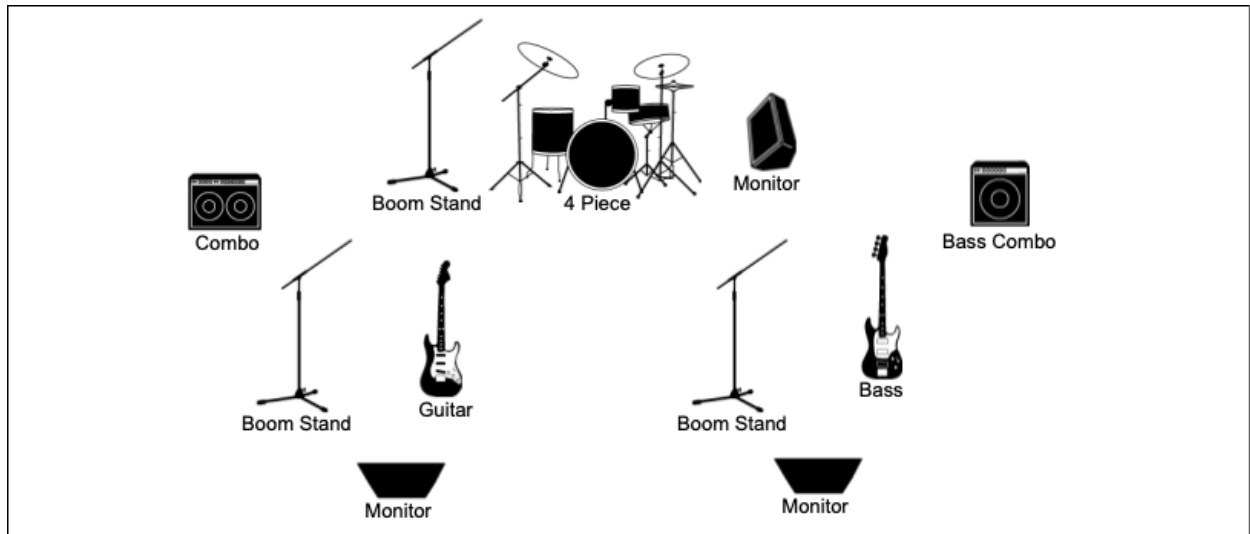

SPACE QUEEN TECH RIDER

INPUT LIST

1	3 Boom Mics	9		17	
2	3 mic's (Shure Beta 58's)	10		18	
3	Guitar Amp	11		19	
4	Bass Amp (Balanced)	12		20	
5	3 Monitors (if possible)	13		21	
6		14		22	
7		15		23	
8		16		24	